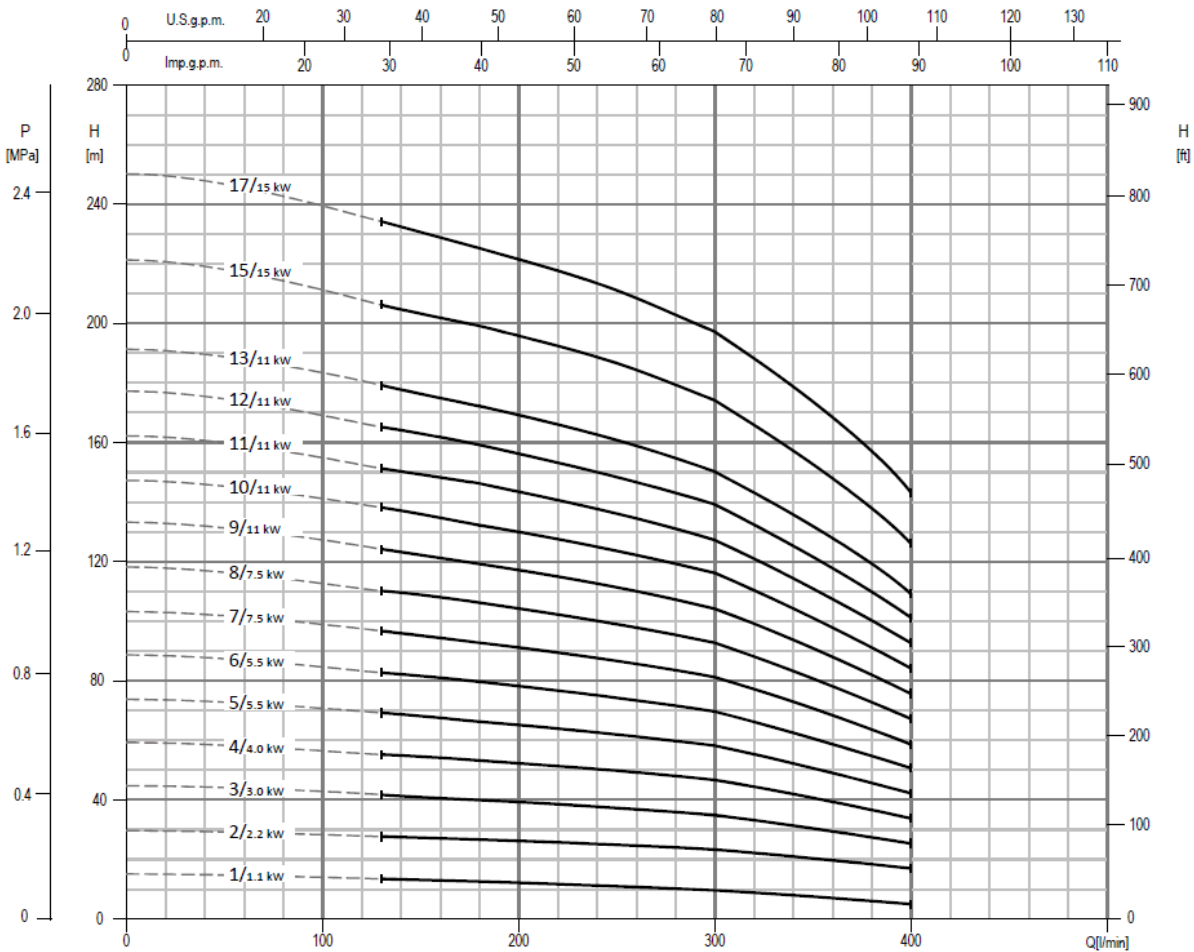

DN50 FD20 Series Pump Curves

Part Number	Motor K.W.	Voltage	Starting Type	Suction Size	Discharge Size	FLC (A)	LRC (A)
AE-FDDN50PSE20-1-M-SP	1.5	Single Phase	DOL	2" BSP	2" BSP	8.7	54.0
AE-FDDN50PSE20-1-M	1.5	Three Phase	Soft Start	2" BSP	2" BSP	3.3	25.5
AE-FDDN50PSE20-2-M	3.0	Three Phase	Soft Start	2" BSP	2" BSP	6.4	51.8
AE-FDDN50PSE20-3-M	4.0	Three Phase	Soft Start	2" BSP	2" BSP	8.7	76.1
AE-FDDN50PSE20-4-M	5.5	Three Phase	Soft Start	2" BSP	2" BSP	10.4	115.3
AE-FDDN50PSE20-5-M	7.5	Three Phase	Soft Start	2" BSP	2" BSP	13.6	144
AE-FDDN50PSE20-6-M	7.5	Three Phase	Soft Start	2" BSP	2" BSP	13.6	144
AE-FDDN50PSE20-7-M	11	Three Phase	Soft Start	2" BSP	2" BSP	21.3	184
AE-FDDN50PSE20-8-M	11	Three Phase	Soft Start	2" BSP	2" BSP	21.3	184
AE-FDDN50PSE20-9-M	11	Three Phase	Soft Start	2" BSP	2" BSP	21.3	184
AE-FDDN50PSE20-10-M	11	Three Phase	Soft Start	2" BSP	2" BSP	21.3	184